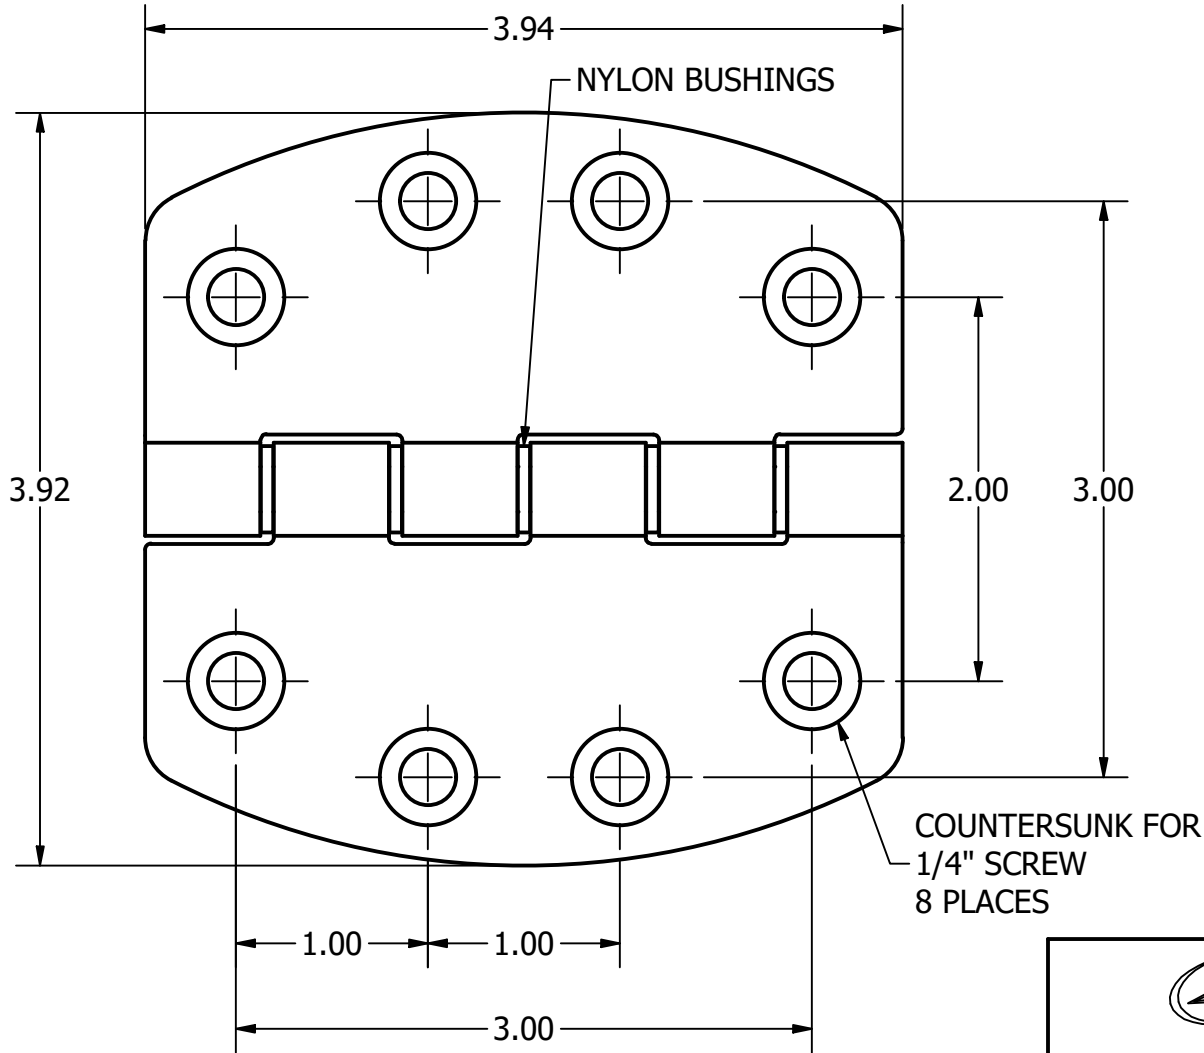

Marketing Drawing for 162502

Description
HINGE 4"x4" ROUNDED EDGE

Size	Part No	Units	Rev	Scale
A	162502	INCHES	2	1:1

Phone: 800.874.4506 www.gemlux.com