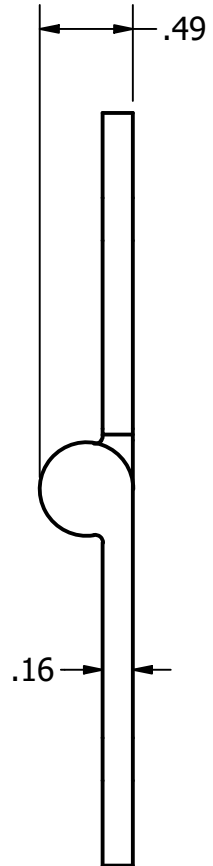

Marketing Drawing for 162502

Description
HINGE 4"x4" ROUNDED EDGE

Size	Part No	Units	Rev	Scale
A	162502	INCHES	2	1:1

Phone: 800.874.4506 www.gemlux.com